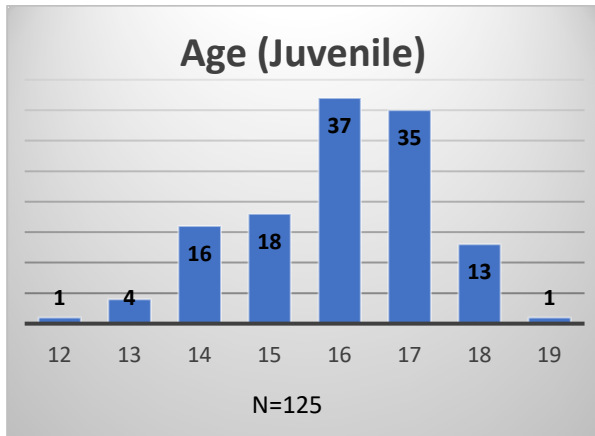

Daily Data Dashboard – March 10, 2023
Demographics for JTDC Population
Friday Morning Midnight Count

Total # of probation Involved youth¹: 1,126

¹ Probation Active: Any youth who is pending sentencing with an active social history, has been formally placed on probation or supervision with Cook County Juvenile Probation on the date of the report.

*Age, Gender and Race for Criminal Court population (N=1) is not represented in this report.

Data sources: cFive Supervisor – Probation Population and RMIS – JTDC Population

Daily Data Dashboard – March 10, 2023
Demographics for JTDC Population
Friday Morning Midnight Count