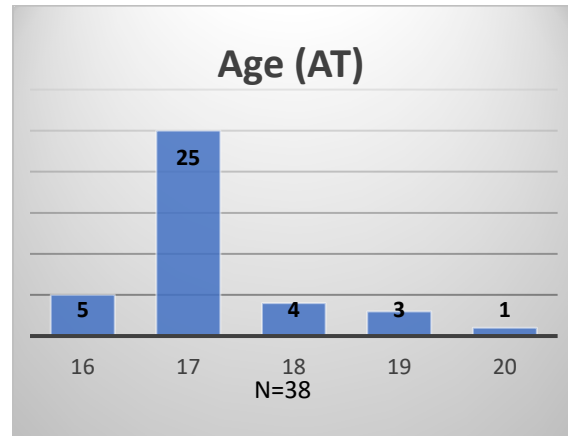

Daily Data Dashboard – March 10, 2023
Demographics for JTDC Population
Friday Morning Midnight Count

Total # of probation Involved youth¹: 1,126

¹ Probation Active: Any youth who is pending sentencing with an active social history, has been formally placed on probation or supervision with Cook County Juvenile Probation on the date of the report.

*Age, Gender and Race for Criminal Court population (N=1) is not represented in this report.

Data sources: cFive Supervisor – Probation Population and RMIS – JTDC Population

Daily Data Dashboard – March 10, 2023
Demographics for JTDC Population
Friday Morning Midnight Count