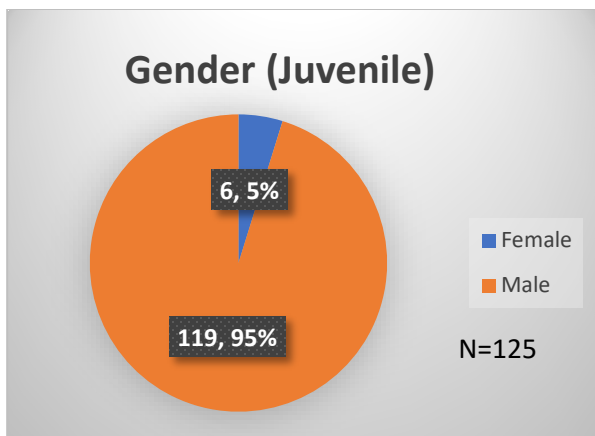

Daily Data Dashboard – March 10, 2023
Demographics for JTDC Population
Friday Morning Midnight Count

Total # of probation Involved youth¹: 1,126

¹ Probation Active: Any youth who is pending sentencing with an active social history, has been formally placed on probation or supervision with Cook County Juvenile Probation on the date of the report.

*Age, Gender and Race for Criminal Court population (N=1) is not represented in this report.

Data sources: cFive Supervisor – Probation Population and RMIS – JTDC Population

Daily Data Dashboard – March 10, 2023
Demographics for JTDC Population
Friday Morning Midnight Count