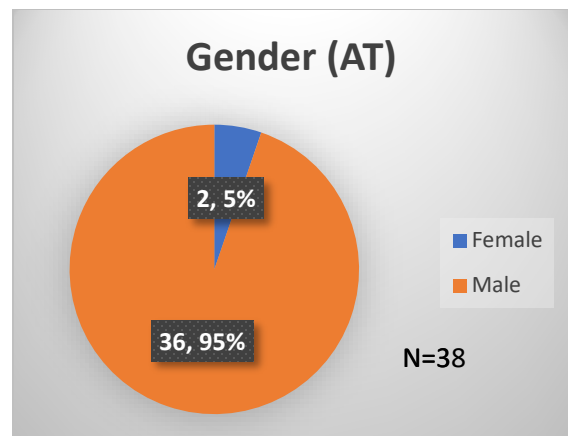

Daily Data Dashboard – March 10, 2023
Demographics for JTDC Population
Friday Morning Midnight Count

Total # of probation Involved youth¹: 1,126

¹ Probation Active: Any youth who is pending sentencing with an active social history, has been formally placed on probation or supervision with Cook County Juvenile Probation on the date of the report.

*Age, Gender and Race for Criminal Court population (N=1) is not represented in this report.

Data sources: cFive Supervisor – Probation Population and RMIS – JTDC Population

Daily Data Dashboard – March 10, 2023
Demographics for JTDC Population
Friday Morning Midnight Count