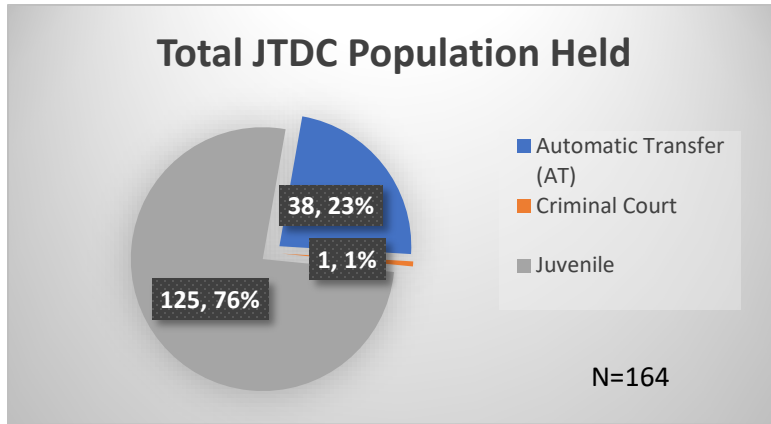

Daily Data Dashboard – March 10, 2023
Demographics for JTDC Population
Friday Morning Midnight Count

Total # of probation Involved youth¹: 1,126

¹ Probation Active: Any youth who is pending sentencing with an active social history, has been formally placed on probation or supervision with Cook County Juvenile Probation on the date of the report.

*Age, Gender and Race for Criminal Court population (N=1) is not represented in this report.

Data sources: cFive Supervisor – Probation Population and RMIS – JTDC Population

Daily Data Dashboard – March 10, 2023
Demographics for JTDC Population
Friday Morning Midnight Count